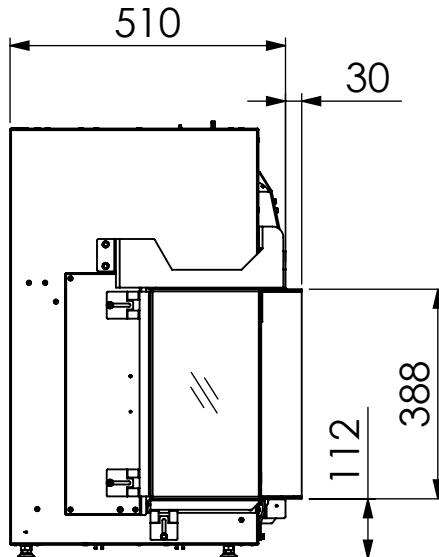

Virtuo 100/2 Evolve Links

Virtuo 100/2 Evolve Links

dim" = inch
[dim] = mm