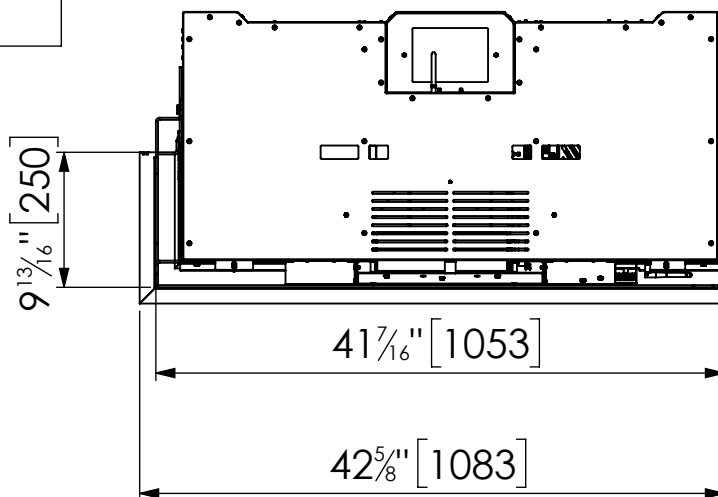

Virtuo 100/2 Evolve Links

Virtuo 100/2 Evolve Links

dim" = inch
[dim] = mm