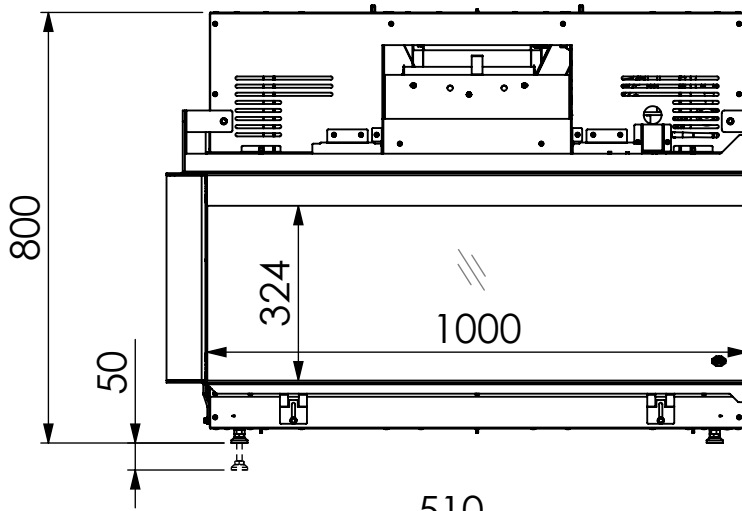

Virtuo 100/2 Evolve Links

Virtuo 100/2 Evolve Links

dim" = inch
[dim] = mm