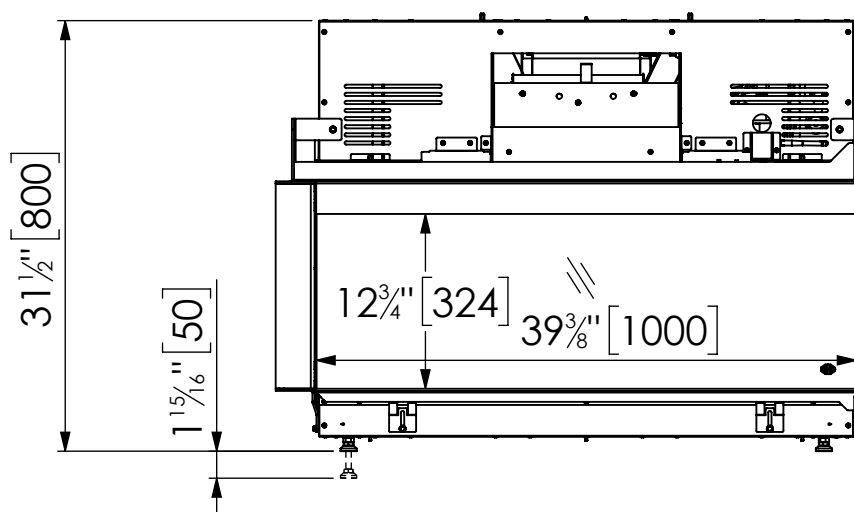

Virtuo 100/2 Evolve Links

Virtuo 100/2 Evolve Links

dim" = inch
[dim] = mm