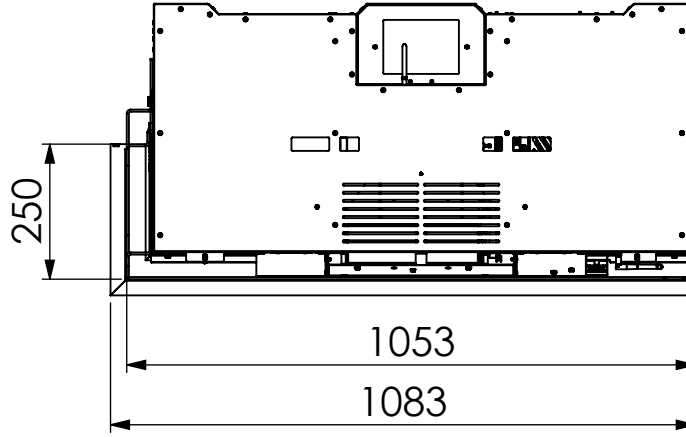

Virtuo 100/2 Evolve Links

Virtuo 100/2 Evolve Links

dim" = inch
[dim] = mm