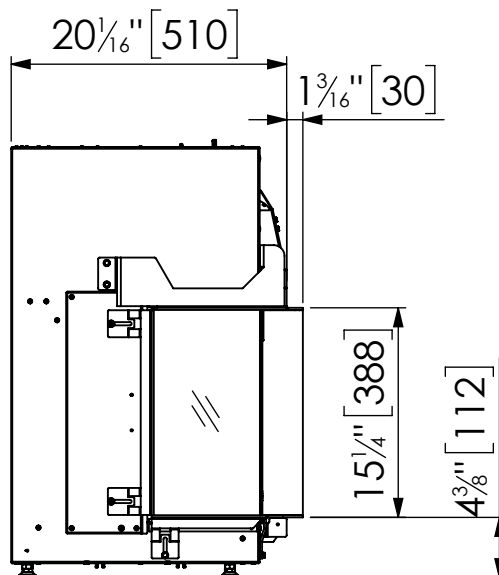

Virtuo 100/2 Evolve Links

Virtuo 100/2 Evolve Links

dim" = inch
[dim] = mm